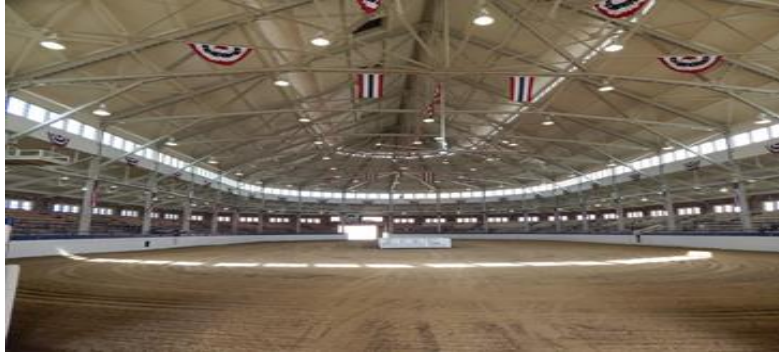

2020 NATIONAL CLYDESDALE SALE

RESERVE SEATING

The Best View in the House is Waiting for YOU!

Rectangle Tables will be available in a Reserved Seating area on one side of the National Sale Ring.

- Each table will seat 8 people.
- Tables will be assigned on a first come, first serve bases –