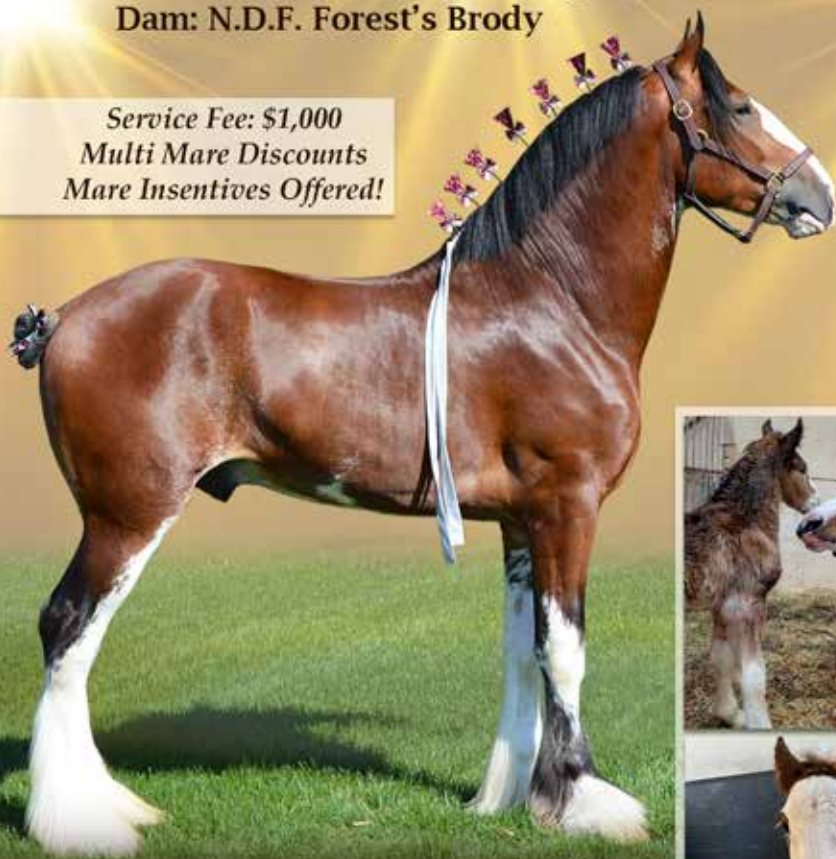

PRESLEY

Irish Thunder's Celtic

Sire: Irish Thunder's Celtic Finnegan

DOB 5/19/22

Dam: N.D.F. Forest's Brody

Service Fee: $1,000
Multi Mare Discounts
Mare Incentives Offered!

Presley foals have arrived!

Color, Size and Style!
Up and nursing within
the hour and
smart as a whip!

Owner, David Helmuth

NPEC
NEW PARIS EQUINE CENTER

Offering Cooled Shipped Semen
or On-site mare care.

Office Ph: 574-535-4887

Email: info@npec.team

Web: newparisequine.com